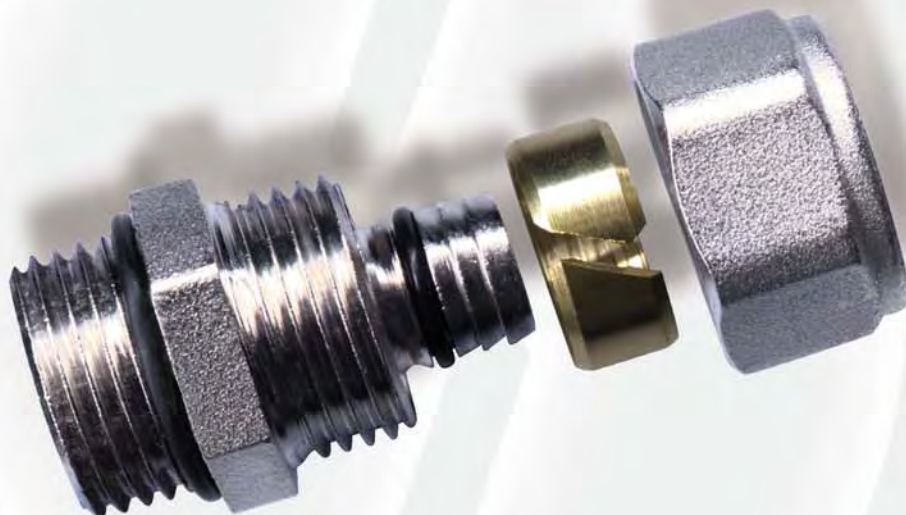

SERIE

5300

LINE

*General fittings*

**5300****SERIE  
LINE**Raccordi in ottone per tubo multistrato  
Brass fittings for multilayer pipe**Art. 5300.00**

Raccordo doppio nichelato - Nickel plated double nipple

**Art. 5300.01**

Raccordo maschio nichelato - Nickel plated male nipple

Codice/Code	Misura/Size	Quant/Q.ty	Euro
530001N041420A	1/2 x 14 x 2,0	160	2,75
530001N041620A	1/2 x 16 x 2,0	160	2,17
530001N041820A	1/2 x 18 x 2,0	100	2,86
530001N042020A	1/2 x 20 x 2,0	100	2,86
530001N042630A	1/2 x 26 x 3,0	50	5,61
530001N051620A	3/4 x 16 x 2,0	120	3,04
530001N051820A	3/4 x 18 x 2,0	100	3,17
530001N052020A	3/4 x 20 x 2,0	80	3,17
530001N052630A	3/4 x 26 x 3,0	50	5,62
530001N102630A	1" x 26 x 3,0	40	5,73
530001N103230A	1" x 32 x 3,0	40	10,93

**Art. 5300.02**

Raccordo femmina nichelato - Nickel plated female nipple

Codice/Code	Misura/Size	Quant/Q.ty	Euro
530002N041420A	1/2 x 14 x 2,0	150	2,71
530002N041620A	1/2 x 16 x 2,0	150	2,45
530002N041820A	1/2 x 18 x 2,0	100	3,17
530002N042020A	1/2 x 20 x 2,0	80	3,17
530002N042630A	1/2 x 26 x 3,0	50	6,31
530002N051620A	3/4 x 16 x 2,0	100	3,30
530002N051820A	3/4 x 18 x 2,0	80	3,41
530002N052020A	3/4 x 20 x 2,0	80	3,42
530002N052630A	3/4 x 26 x 3,0	50	6,32
530002N102630A	1" x 26 x 3,0	40	6,43
530002N103230A	1" x 32 x 3,0	40	10,93